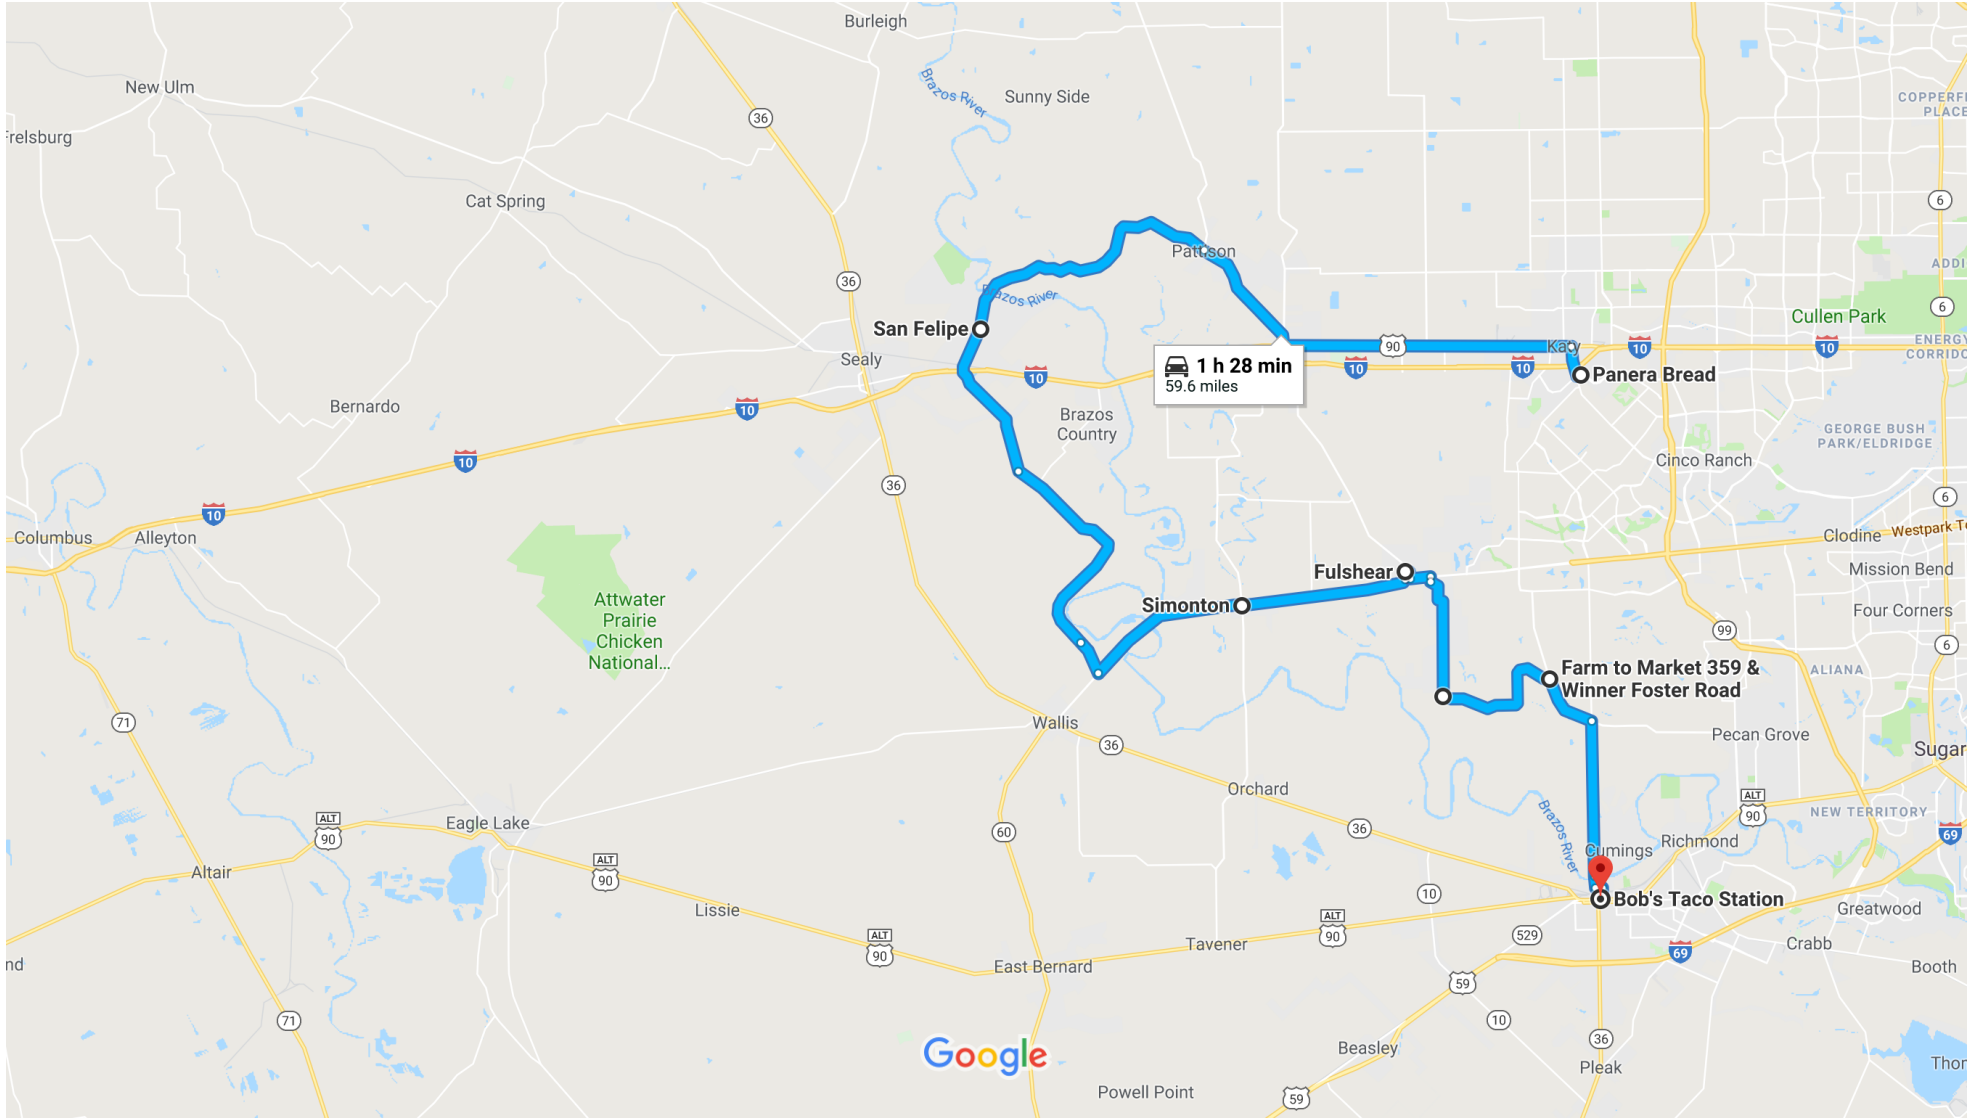

# Panera Bread to Bob's Taco Station

Drive 59.6 miles, 1 h 28 min

Map data ©2018 Google 2 mi

## Panera Bread

25546 Kingsland Blvd, Katy, TX 77494

- ↑ 1. Head west on Kingsland Blvd toward Pin Oak Rd  
0.1 mi
- ↷ 2. Turn right onto Pin Oak Rd  
0.9 mi
- ↶ 3. Turn left onto US-90 W/Hwy Blvd/Old Katy Rd  
[Continue to follow US-90 W](#)  
8.2 mi
- ↷ 4. Turn right onto Farm to Market 359 N/Bains St  
[Continue to follow Farm to Market 359 N](#)  
3.7 mi
- ↑ 5. Continue straight onto FM 1458 S/2nd St  
[Continue to follow FM 1458 S](#)  
8.5 mi
- ↶ 6. Turn left onto Sealy Rd  
62 ft

 4.4 mi
- ↑

 24. Continue onto Houston St
 

---

 0.3 mi
- ↶

 25. Turn left onto Avenue D
 

---

 0.2 mi
- ↷

 26. Turn right onto 3rd St
 

10/28/2018

Panera Bread to Bob's Taco Station - Google Maps

your route accordingly. You must obey all signs or notices regarding your route.